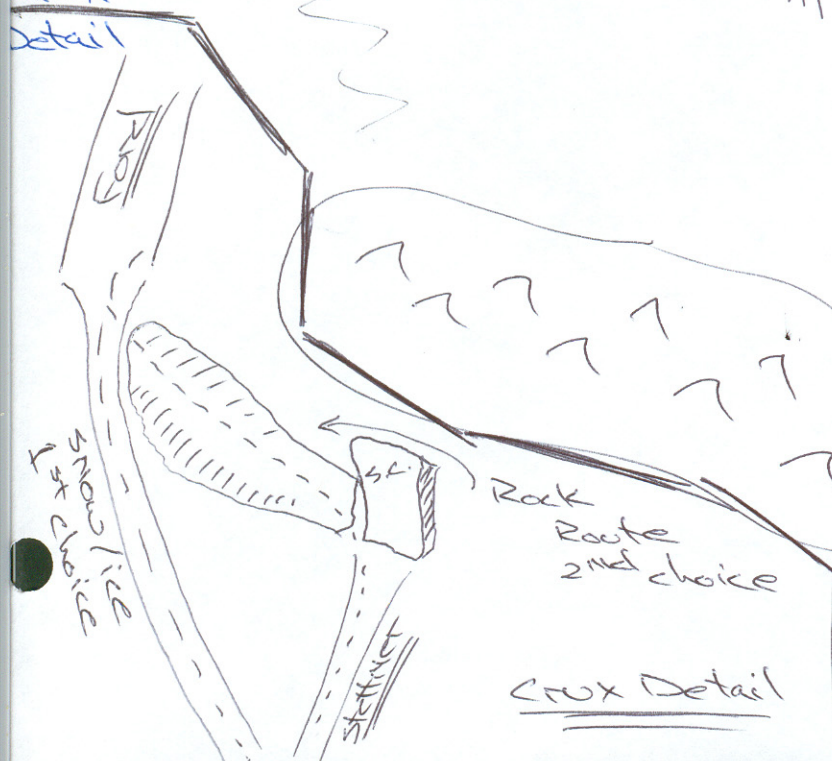

Ford/Stet
 Ski descent
 on
 the ground

- Rack/bear
- helmets
 - 2 ice tools
 - Poles
 - 5-10 nuts
 - 3-6 thin pins
 - 2 8.8 ropes
 - 1-3 cams (small)
 - 5 long connectors

U.S.

- Rack for Alex
- Nikes
 - Purbar
 - Lip Balm

Cruz
 Detail

East Snowfield

East Ridge

Otterbody

stetner
 chock
 stone

CLIFFS

Life detail

Reference

JH
 Mtn Guide
 Tent platform