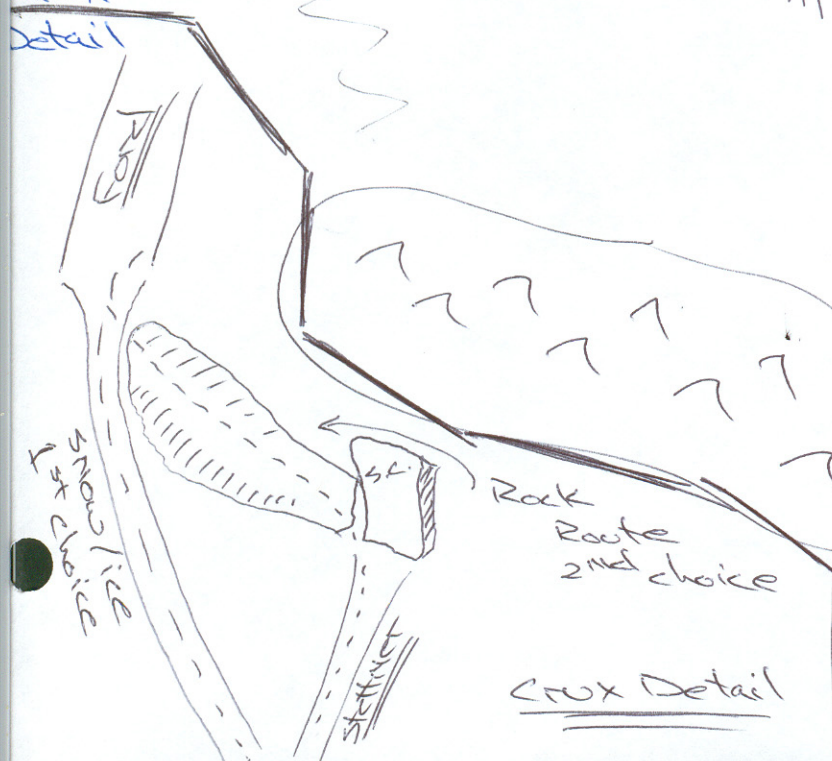

Ford/Stet
 Ski descent
 on
 the ground

- Rack/bear
- helmets
 - 2 ice tools
 - Poles
 - 5-10 nuts
 - 3-6 thin pins
 - 2 8.8 ropes
 - 1-3 cams (small)
 - 5 long connectors

U.S.

- Rack for Alex
- Nikes
 - Purbar
 - Lip Balm

Cruz
 Detail

East Snowfield

← East Ridge

Otterbody

stetner
 chock
 stone

CLIFFS

Life detail

Reference

JH
 Mtn Guide
 Tent platform